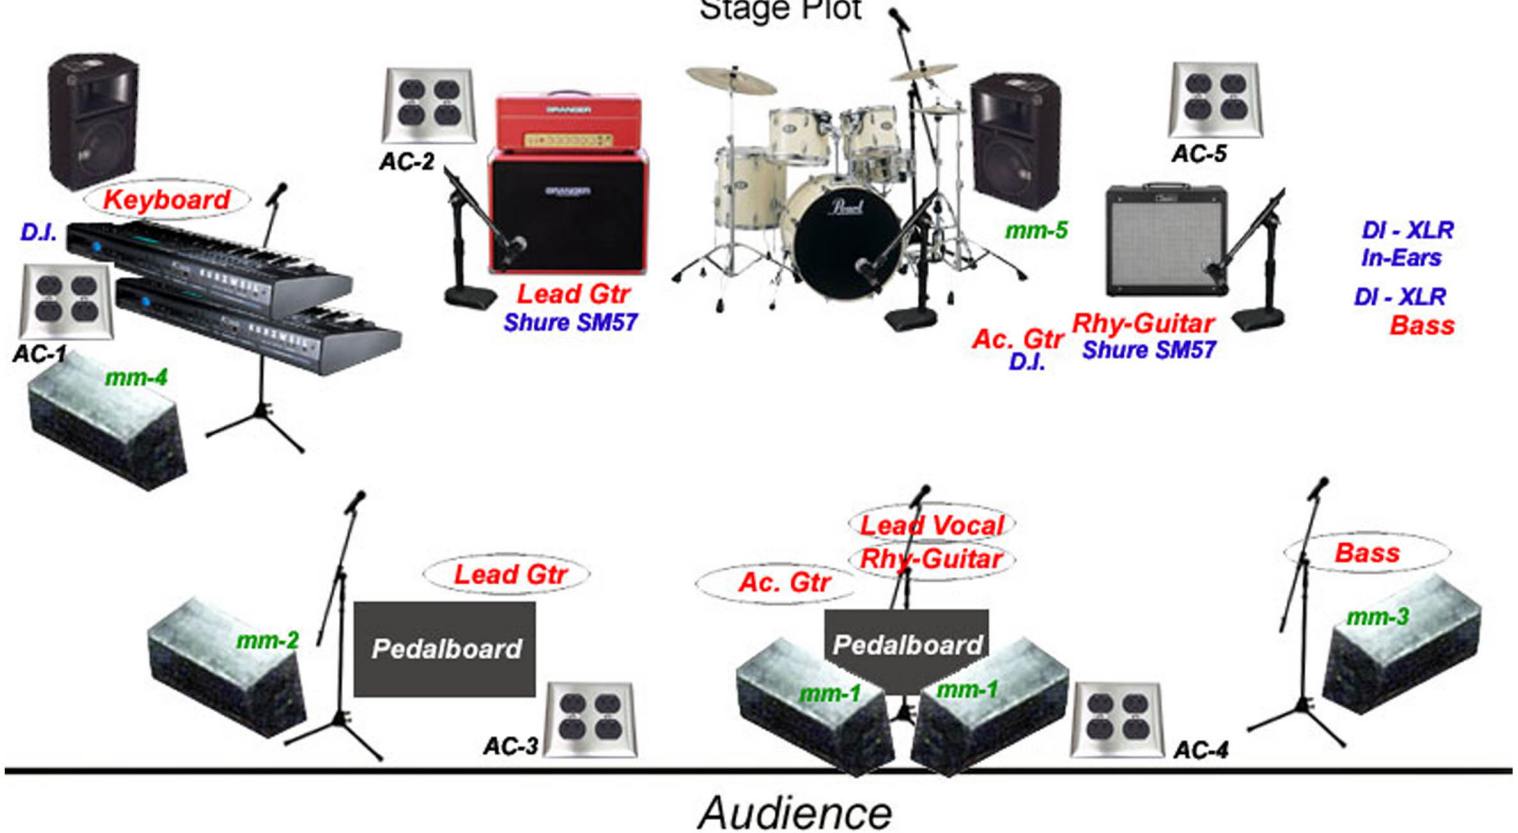

## Stage Plot

Audience

The Band members, their monitor mix assignments, and stage positions:

Jonathan Guthrie – Lead Vocals (Tom Petty), Rhythm Guitar, Acoustic Guitar – MM-1 - front, center stage  
 Curt Granger – Lead Guitar, Backing Vocals – MM-2 - front, stage right  
 Darryell Stone – Bass Guitar, Backing Vocals – MM-3 - front, stage left  
 Glenn Freeman – Keyboards, Rhythm Guitar, Harmonica, Backing Vocals – MM-4 - middle, stage right  
 Tim Ward – Drums, Backing Vocals – MM5 - back, center stage

1. Kick
2. Snare
3. Tom 1
4. Tom 2
5. Floor Tom
6. Hi-Hat
7. OH R
8. OH L
9. Electric Guitar Amp mic Rhy-Guitar
10. Electric Guitar Amp Mic Lead Gtr
11. Ac. Gtr center stage DI
12. Bass DI
13. Keyboards mix to DI or stereo L (optional)
14. Keyboards stereo R (optional)
14. Vox Jonathan - Front Center
15. Vox Curt - Stage Right
16. Vox Darryell - Stage Left
17. Vox Glenn - Stage Right/Rear
18. Vox Tim - Rear Center